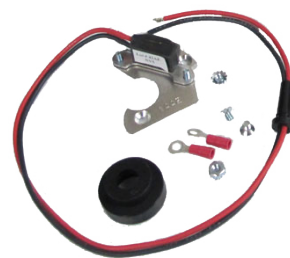

IGNITOR
ELECTRONIC IGNITION

PERTRONIX
PERFORMANCE PRODUCTS

Part #	MODELS	GROUND	MFR	MFR #	Wt	Price $
1131	3 Cyl	12V Neg	Delco		1	140.62
1244A	2N 8N, 9N	12V Neg	4 Cylinder	Side Mount	1	95.30
1244AP6	2N 8N, 9N	6V Pos	4 Cylinder	Side Mount	1	105.13
1244AP12	2N 8N, 9N	12V Pos	4 Cylinder	Side Mount	1	105.13
1244AN6	2N 8N, 9N	6V Neg	4 Cylinder	Side Mount	1	105.13
1247		12V Neg	4 Cylinder	Front Mount	1	118.27
1247P6		6V Pos	4 Cylinder	Front Mount	1	128.12
1231	3 Cyl	12V Neg	Ford		1	106.13
1541	All 4 Cyl Comb	12V Neg	Prestolite		1	85.65
1261	All 6 Cyl Comb.	12V Neg	Motorcraft		1	85.65

Volt Conversion Kit Weight is approx. 10 lbs.

Convert your Ford from 6 to 12 Volts!
(From Generator to Alternator)

Each kit contains:

- Alternator
- Alternator bracket
- Front pulley
- Wining harness