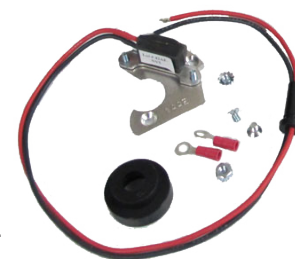

## IGNITION

Ignitor *Weight is approx. 1 lb.*

A Breakerless Ignition System.  
Solid-State Electronic.

Many models available, if you don't see your application give us a call!

6 & 12 volt Positive Ground Ignitors available on select models.  
30 Month Warranty.